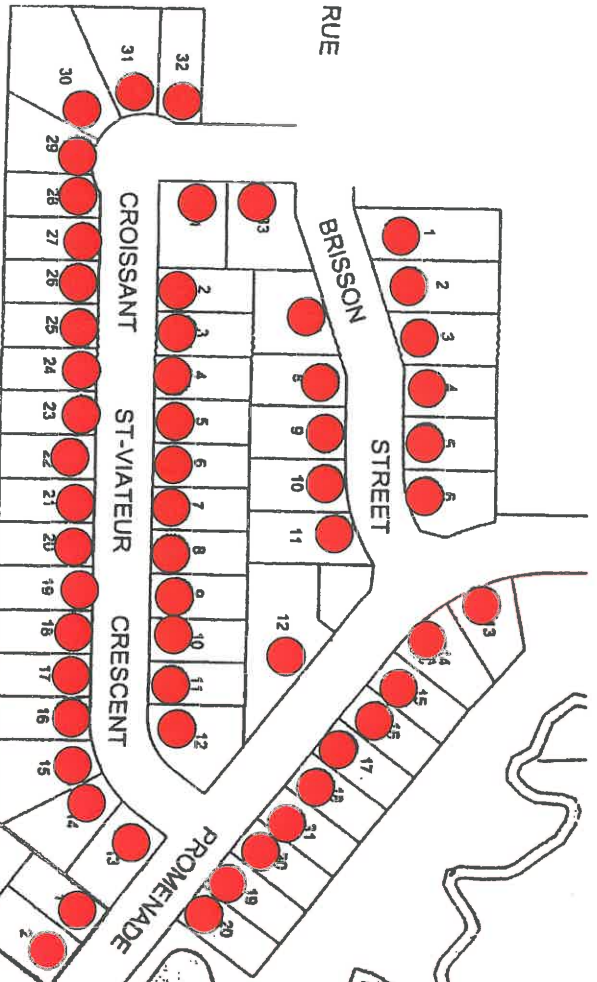

RUE

42 South Indian
 Canary Model Home
 & Builder Site Office

* All Ravine Lots
 are \$33,000 extra

- Available Lots
- Inventory For Sale
- Sold
- Conditional Sales
- A Available to View

INVENTORY HOMES
 None available at this time